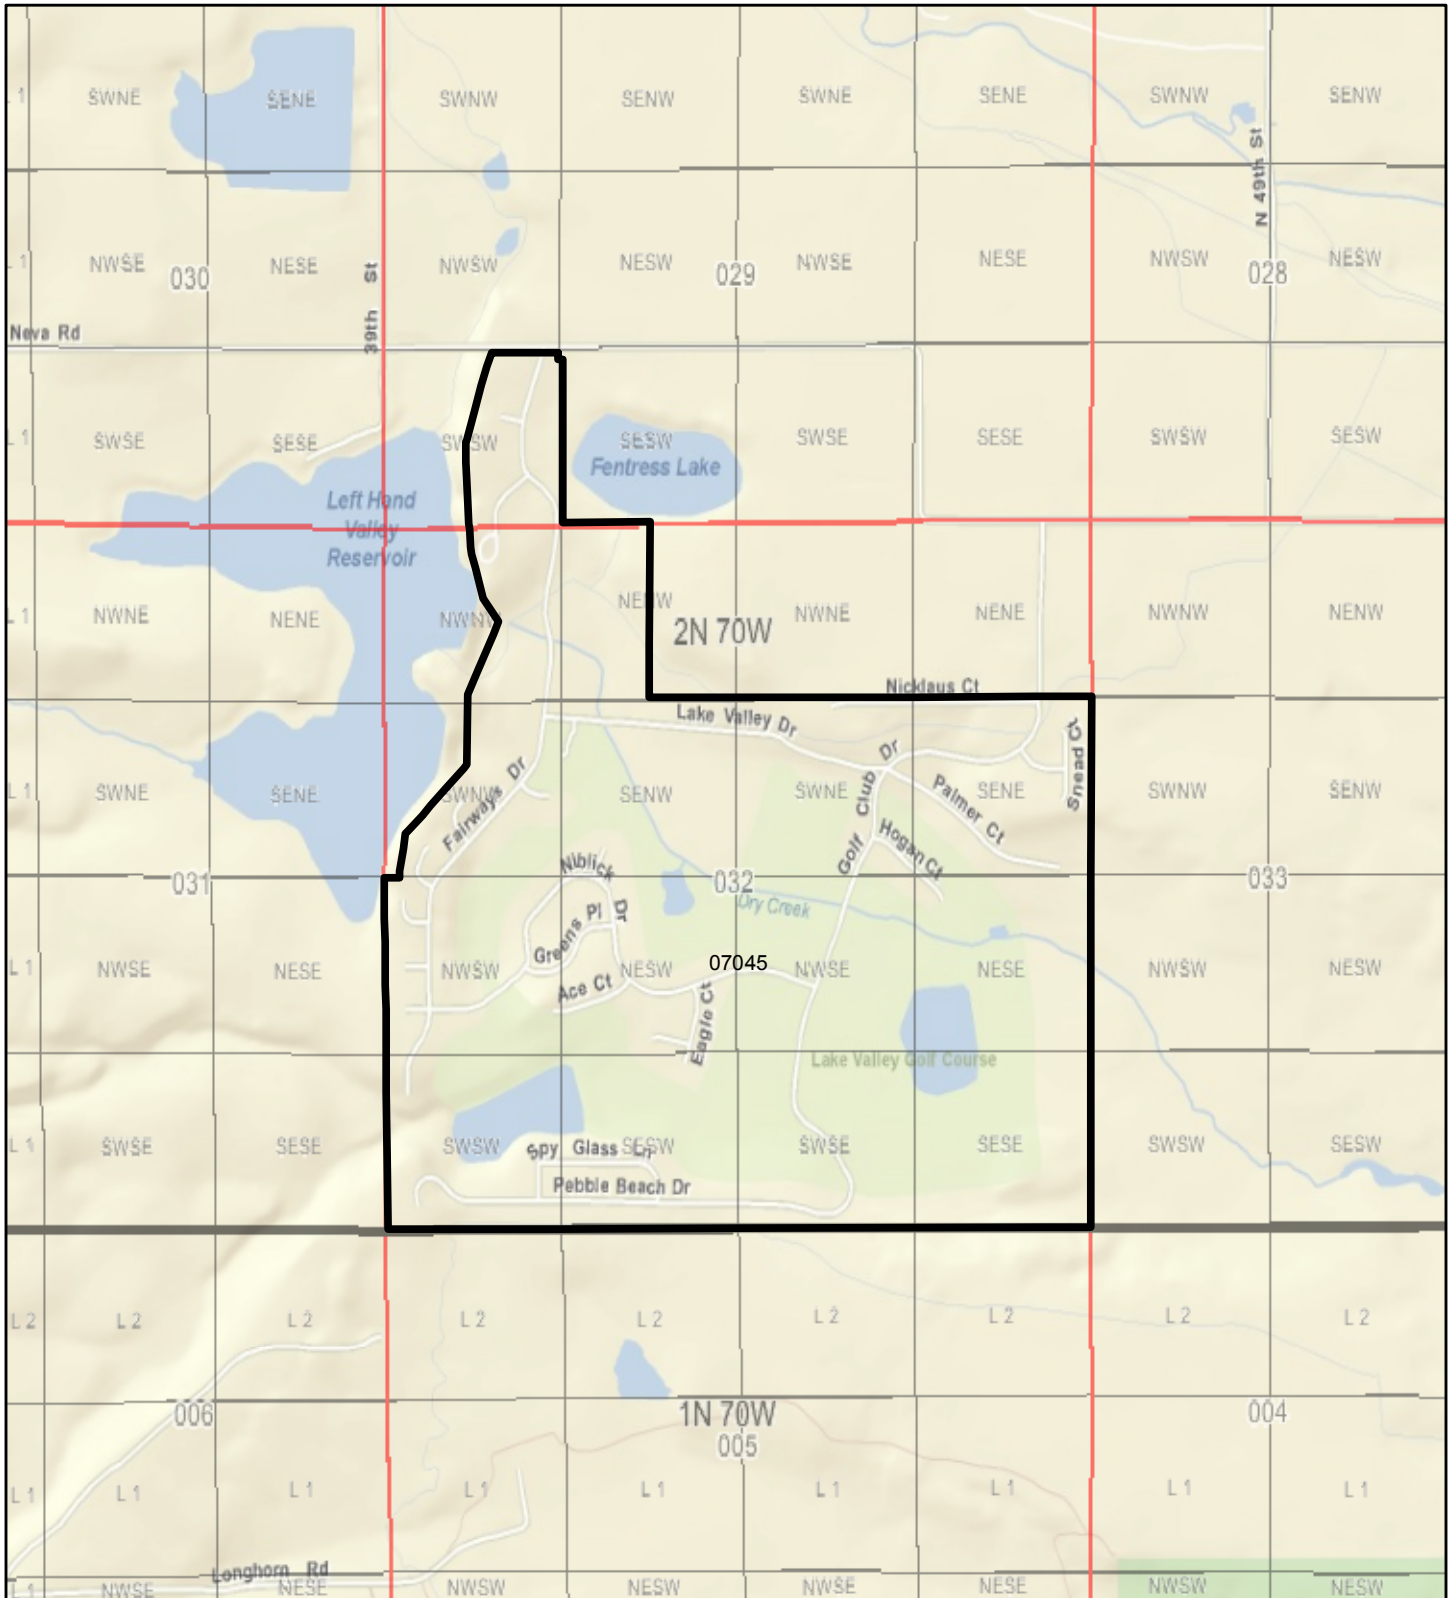

Fairways Metropolitan District

January 18, 2010

Legal Description:

07045

District limits as shown hereon are per shape file provided by The County Of Boulder. No independent review was performed to verify the Metro District boundaries.